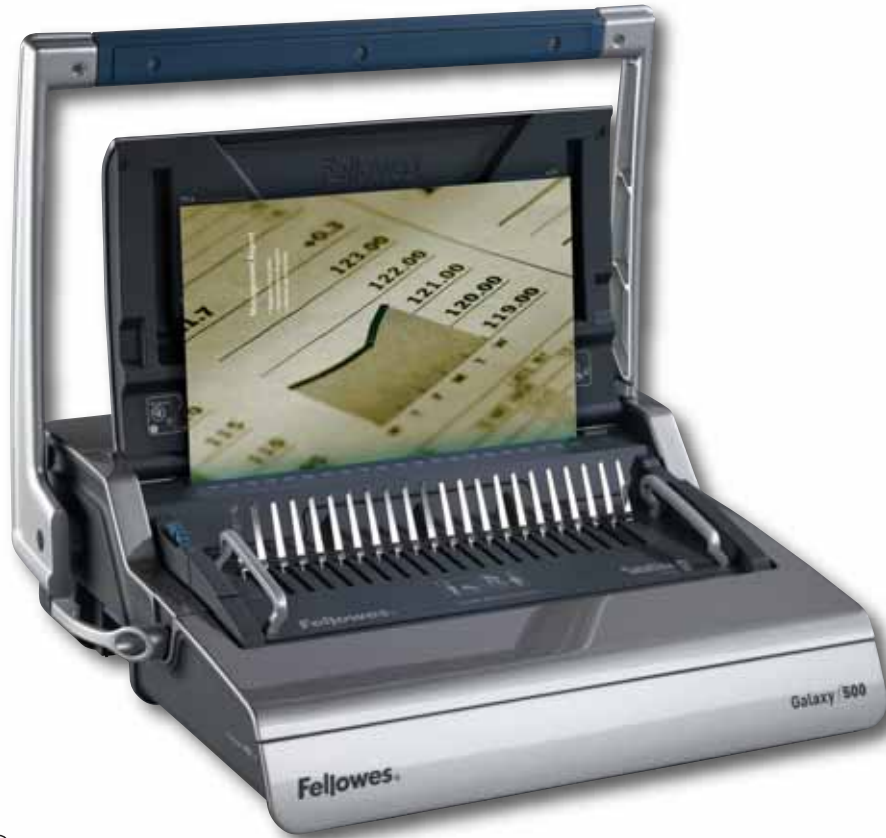

## Galaxy Comb Binder for Large Office Use

- Punches 25 sheets at a time
- Binds documents up to 500 sheet - max comb width 50mm
- Satellite removable binding platform allows multiple users to punch and bind simultaneously reducing down time in the work place.
- Back margin adjustment selector for various sheet sizes
- Punch selection for A4 & A5 sized documents
- Full width punch handle requires minimal effort for manual punching
- Front access full size storage tray for materials and documents
- Patented comb & document measure allows user to select quickly
- Vertical sheet loading ensures consistent punch alignment
- Adjustable edge guide aligns sheets accurately
- Includes binding starter kit for 20 documents
- 2 year warranty

# Galaxy 500

## Satellite SYSTEM

Satellite removable binding platform allows multiple users to punch & bind simultaneously reducing down time in the work place.

Back margin adjustment selector for various sheet sizes

Adjustable edge guide aligns sheets accurately

Front access full size storage tray for materials and documents

Punch selector for A4 and A5 size documents

Core Specifications	
Name	Galaxy 500
Comb/Wire	Comb
Manual/Electric	Manual
Punch Capacity	25
Binding Capacity	500
Max Comb Size	50
Starter Pack Included	20 Documents
Warranty	2
CRC	56220